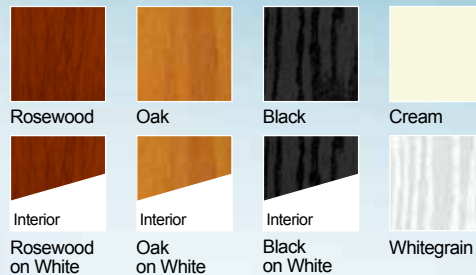

PVCu French Door

STANDARD FINISHES

PlatinumNRG Chamfered

PlatinumNRG Sculptured

OPTIONAL AVAILABLE FINISHES

Platinum
NRG

Our French Doors are a beautiful alternative to sliding patio doors, and are ideal for traditionally designed homes, bringing a touch of elegance and style. They have the advantage of allowing the full width of the door space to be opened and are available in both high gloss white and woodgrain foils. They are also strong, with multi-point locking and shootbolt security.

HINGES

Designed for ease of use and a draft-free fit
Stainless steel stabilising pins for enhanced security
Available in a range of solid colours to co-ordinate with your door.
Made from high quality, rust free, stainless steel for longer life performance.

LOCKS

2 hook, 2 roller system
Bi directional hooks with anti-jemmy feature
Brass forged to provide superior performance & weather sealing

HANDLES

Two styles – modern (shown) or classic scrolled
Lever/ Lever and Lever/ Pad combinations available
Aluminium and zinc construction
Choice of white, black, gold and chrome finishes, and 10 solid colours
Balanced handles.

ADDITIONAL FEATURES

High Gloss white PVC-u finish or choice of woodgrain finishes

Chamfered or Sculptured glazing beads.

Choice of glass or reinforced PVC-u infill panels.

Choice of PVC-u or aluminium low thresholds - Part M