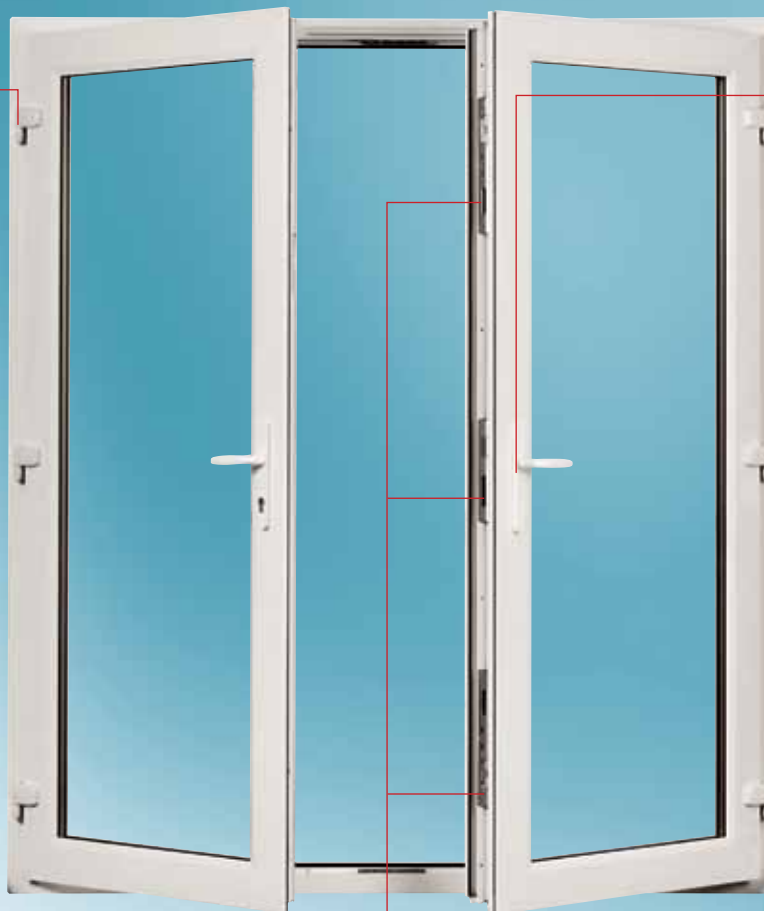

HINGES

Designed for ease of use and a draft-free fit
Stainless steel stabilising pins for enhanced security
Available in a range of solid colours to co-ordinate with your door.
Made from high quality, rust free, stainless steel for longer life performance.

LOCKS

2 hook, 2 roller system
Bi directional hooks with anti-jemmy feature
Brass forged to provide superior performance & weather sealing

HANDLES

Two styles – modern (shown) or classic scrolled
Lever/ Lever and Lever/ Pad combinations available
Aluminium and zinc construction
Choice of white, black, gold and chrome finishes, and 10 solid colours
Balanced handles.

ADDITIONAL FEATURES

High Gloss white PVC-u finish or choice of woodgrain finishes

Chamfered or Sculptured glazing beads.

Choice of glass or reinforced PVC-u infill panels.

Choice of PVC-u or aluminium low thresholds - Part M

Wide range of energy efficient glazing options.

Closed

Opening

Fully open

Raising the door handle by 90° activates the multi-point locking system by expanding the roller bolts into their keeps, engaging the recessed hook bolts into their keeps and deploying the shoot bolts located at the top and bottom of each door.