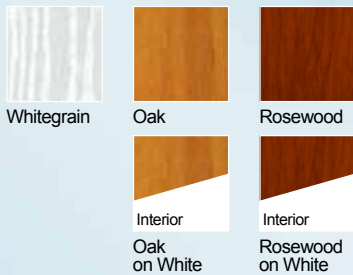

PVCu French Door

STANDARD FINISHES

PlatinumNRG Chamfered

PlatinumNRG Sculptured

OPTIONAL AVAILABLE FINISHES

Platinum
NRG

Our French Doors are a beautiful alternative to sliding patio doors, and are ideal for traditionally designed homes, bringing a touch of elegance and style. They have the advantage of allowing the full width of the door space to be opened and are available in both high gloss white and woodgrain foils. They are also strong, with multi-point locking and shootbolt security.

HINGES

Designed for ease of use and a draft-free fit
Stainless steel stabilising pins for enhanced security
Available in a range of solid colours to co-ordinate with your door.
Made from high quality, rust free, stainless steel for longer life performance.

LOCKS

2 hook, 2 roller system
Bi directional hooks with anti-jemmy feature
Brass forged to provide superior performance & weather sealing

HANDLES

Two styles – modern (shown) or classic scrolled
Lever/ Lever and Lever/ Pad combinations available
Aluminium and zinc construction
Choice of white, black, gold and chrome finishes, and 10 solid colours
Balanced handles.

ADDITIONAL FEATURES

High Gloss white PVC-u finish or choice of woodgrain finishes

Chamfered or Sculptured glazing beads.

Choice of glass or reinforced PVC-u infill panels.

Choice of PVC-u or aluminium low thresholds - Part M