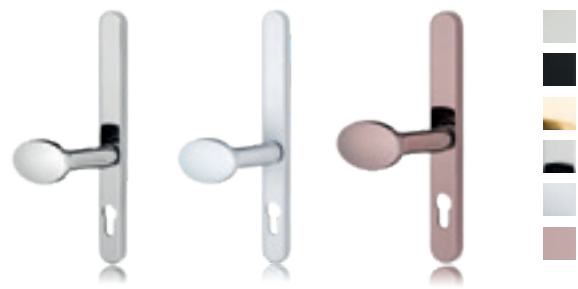

the
english door

Door Accessories

Cast Wrought Iron Range

Door Handles

Pewter Lever/Lever
& Offset Lever/Lever

Black Lever/Lever
& Offset Lever/Lever

Letter Plates

Pewter Flush Letter Plate Set

Solid Cast Regency Range

Door Handles

Brass & Chrome Lever/Lever
& Offset Lever/Lever

Letter Plates

Brass & Chrome Flush
Letter Plate Set

Door Knockers

5 Inch Ring Brass & Chrome

Doctors Brass & Chrome

Door Pulls

Octagon Brass & Chrome

Round Brass & Chrome

Cabin Hooks

Cabin Hooks Brass & Chrome
(3, 4, 6, 8, 10, 12, 18 & 24 inc.)

Letters & Numbers

Letters & Numbers
Brass & Chrome (2 inc.)

Standard Range

Door Handles

White/Black/Gold/Chrome/Satin Chrome & Bronze
Lever/Lever

White/Black/Gold/Chrome/Satin Chrome & Bronze
Lever/Pad

Letter Plates

White
Letter Plate

Black
Letter Plate

Gold
Letter Plate

Chrome
Letter Plate